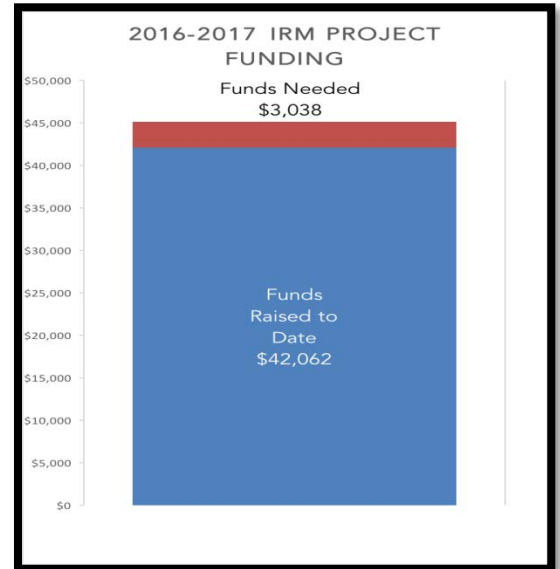

And although most years those opportunities present themselves after we arrive in the country, this year it is evident now as we prepare to also go to Kenya for a crusade and to do some fact finding to see what prison ministry might look like there. Please pray for the 20,307 villagers and prisoners who received Christ as Savior last year and that we would find open hearts for the Gospel this summer.

Our team will be Ambassadors for Christ but also for you as you are sending us into the harvest. Pray as well that we would find favor with Commissioners, Wardens, Officers and everyone we meet.

Thank you, to those of you who have sacrificially given to this ministry for this trip but **IRM** especially needs your help meeting the remaining Fiscal Year Fund balance by June 30. Once our fiscal year's budget is met, any additional funds raised will automatically be added to the Bible Fund.

Your "Prayer Itinerary" for the summer trip will arrive the first week of July.

"THANK YOU"

That none would be lost,

Arlene

International Reconciliation Ministries – Arlene Tatum

- _____ With the Lord's help, I/we will be praying for the Rwanda/Uganda/Kenya team and specifically Arlene's health needs.
- _____ I am enclosing $ _____ as a gift toward the Rwanda/Uganda/Kenya trip, specifically for the ministry & Arlene.
- _____ Please place my/our name on your mailing list to receive your newsletter updates.

To receive a tax-deductible receipt:

- Make checks payable to New Life Foursquare Church
  - Do not put Arlene's name on the check
- Include this form and mail to New Life Foursquare Church, 2350 SE Territorial Rd, Canby, OR 97013

Name: _____

Address: _____ State: _____ Zip: _____