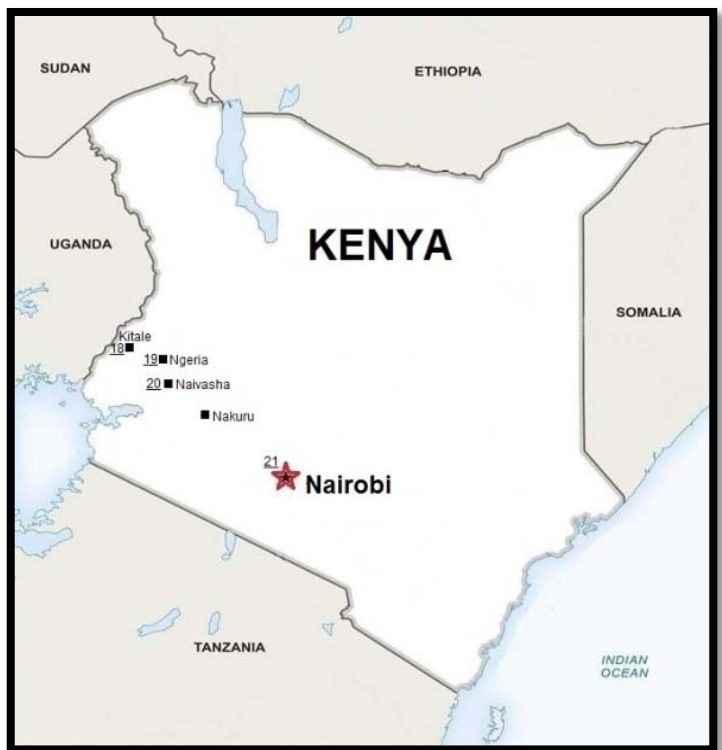

# International Reconciliation Ministries

www.newlifeirm.org

May 4 - June 8, 2017 Summer Mission Trip

Rev. Arlene Tatum

Ministry Partners,

May 5<sup>th</sup> is only a few days away and I am excited for flight day to arrive and although I am not looking forward to two days of flying I am looking forward to the opportunities that God will provide to share the Gospel like he did last year as I waited in the Amsterdam airport for the second leg of my flight. I remember having the opportunity to share scriptures with a couple from Africa that did not speak English. Even though his Bible was in his language we shared scripture as I followed in mine what he pointed out in his and he followed the ones I pointed out in mine. Our time together was a wonderful reminder that God's written word knows no limit.