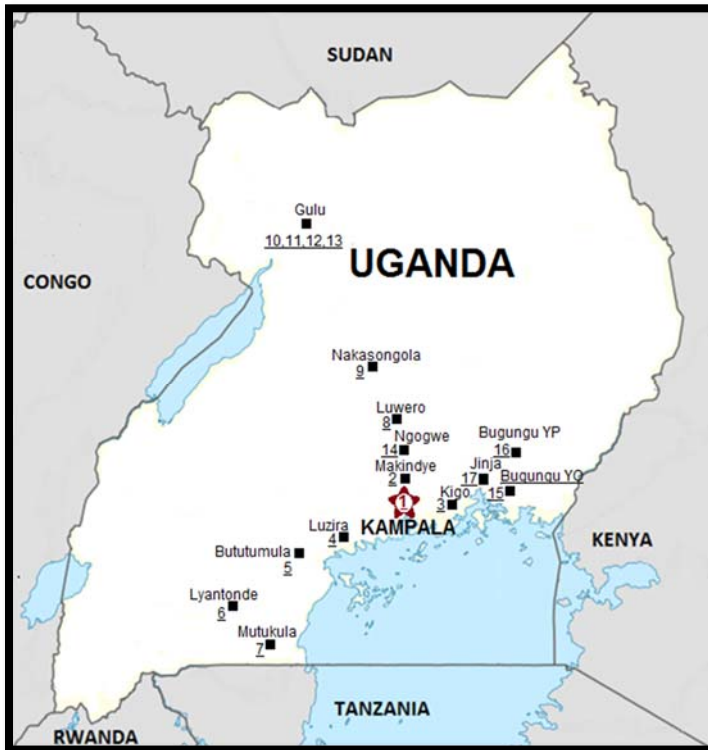

# International Reconciliation Ministries

www.newlifeirm.org

May 4 - June 8, 2017 Summer Mission Trip

Rev. Arlene Tatum

Ministry Partners,

May 5<sup>th</sup> is only a few days away and I am excited for flight day to arrive and although I am not looking forward to two days of flying I am looking forward to the opportunities that God will provide to share the Gospel like he did last year as I waited in the Amsterdam airport for the second leg of my flight. I remember having the opportunity to share scriptures with a couple from Africa that did not speak English. Even though his Bible was in his language we shared scripture as I followed in mine what he pointed out in his and he followed the ones I pointed out in mine. Our time together was a wonderful reminder that God's written word knows no limit.