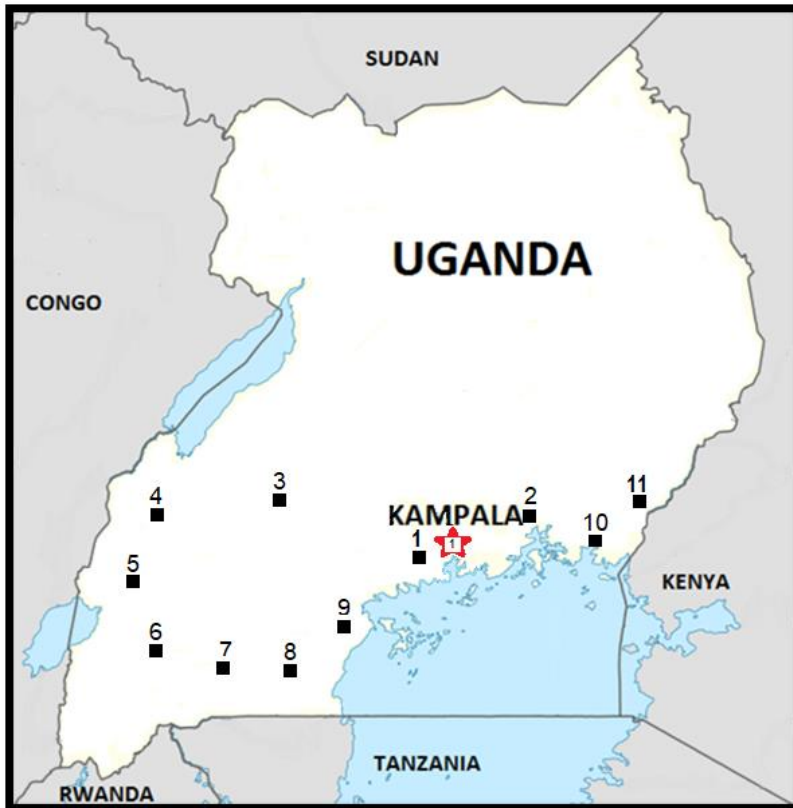

Uganda 2019 - 2020 Itinerary

Date	Day	Map	Location	Date	Day	Map	Location
Dec.17-18	Tue		Travel to Africa - Arrive Africa	Jan.1	Wed	8	Kakika Prison and Travel to Masaka
Dec.19	Thu	1	Meeting with Government officials	Jan.2	Thu	9	Masaka Men Prison & Women's Prison
Dec.20	Fri	1	Bible Society	Jan.3	Fri	9	Ssaza Prison & Travel to Kampala
Dec.21	Sat	1	Bible Distribution by Peace	Jan.4	Sat	10	Nakifuma Prison & Travel to Jinja
Dec.22	Sun	1	Kampala Remand & Kasangati Prison	Jan.5	Sun	10	Village Church
Dec.23	Mon	1	Kigo Men & Women's Prison	Jan.6	Mon	10	Jinja Men's & Women's Prison
Dec.24	Tue	2	Mukono Prison & Ntenjeru Prison	Jan.7	Tue	10	Jinja Remand Prison - Travel
Dec.25	Wed	3	Kawere Prison & Muinaina Prison	Jan.8	Wed	1	Kitala Men's & Women's Prison
Dec.26	Thu	4	Fortportal Men's & Women's Prison	Jan.9	Thu	1	Mpigi Men's and Women's Prison
Dec.27	Fri		Travel to Kasese	Jan.10	Fri	1	Nyimbwa Prison
Dec.28	Sat	5	Mubuku Prison & Rukoki Prison	Jan.11	Sat	1	Sentema Prison
Dec.29	Sun	6	Travel - Bushenyi Prison & Women's Prison	Jan.12	Sun	1	Grace Discipleship Church Kampala
Dec.30	Mon	7	Bushenyi Men's Prison & Travel to Mbarara	Jan.13	Mon	11	Bugembe Prison
Dec.31	Tue	8	Mbarara Men's Prison and Women's Prison	Jan.14	Tue	11	Iganga Prison - Travel to Nairobi