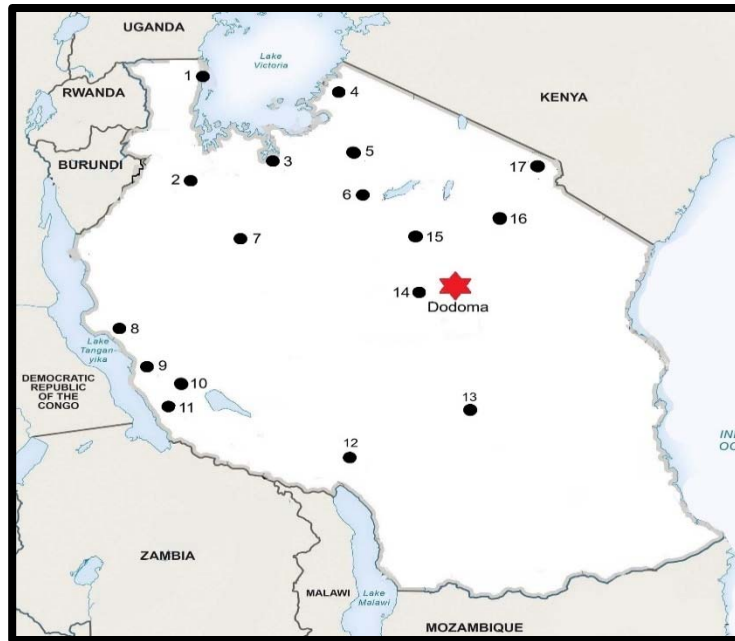

# International Reconciliation Ministries

www.newlifeirm.org

<https://arlenetatum.blogspot.com>

Nov. 8, 2024 – Dec.31, 2024

Rev. Arlene Tatum

Ministry Partners,

Nov. 2024

My much-awaited flight day (Nov. 8) will be here in a few days and to say I am excited is an understatement. There have been some wonderful new changes to our itinerary. While God has closed the door to Kenya, He has opened the door for ministry in Tanzania along with Uganda. It will be wonderful to work with pastors there who have the same heart as I do, seeing souls saved. Thank you, Jesus, for the “yes” answer to our prayers for new open doors. I was recently reminded how God borrows our voices to tell His story and as we share that Gospel the Holy Spirit touches the heart of the listener bringing them to saving knowledge in Jesus Christ. I have included a map below and the itinerary for each country where we are scheduled to minister. As of today, our schedule consists of 37 prison crusades, requested by the Prison Commissioner, in Uganda and 17 in Tanzania. We appreciate your prayers for open hearts for the Gospel and for this busy schedule.

**Tanzania 2024 Itinerary**

Date	Day	Map	Location	Date	Day	Map	Location
3-Dec	Tue	1	Bukoba Prison		Thu	10	2nd prison - Namanyere Prisons
4-Dec	Wed	2	Geita Prison	13-Dec	Fri	11	Mbeya Prison
5-Dec	Thu	3	Mwanza - Prison	14-Dec	Sat	12	Iringa Prison
6-Dec	Fri	4	Musoma Prison	15-Dec	Sun	13	Njombe Prison
7-Dec	Sat	5	Bariadi Prison	16-Dec	Mon	14	Dodoma Prison
8-Dec	Sun	6	Syinyanga Prison	17-Dec	Tue	15	Singida Prison
9-Dec	Mon	7	Kahama Prison	18-Dec	Wed	16	Babati Prison
10-Dec	Tue	8	Kigoma	19-Dec	Thu	17	Arusha Prison
11-Dec	Wed	9	Mpanda	20-Dec	Fri		Travel to Nairobi
12-Dec	Thu	10	Sumbawanga Prison	21-Dec	Sat		Travel to Kampala